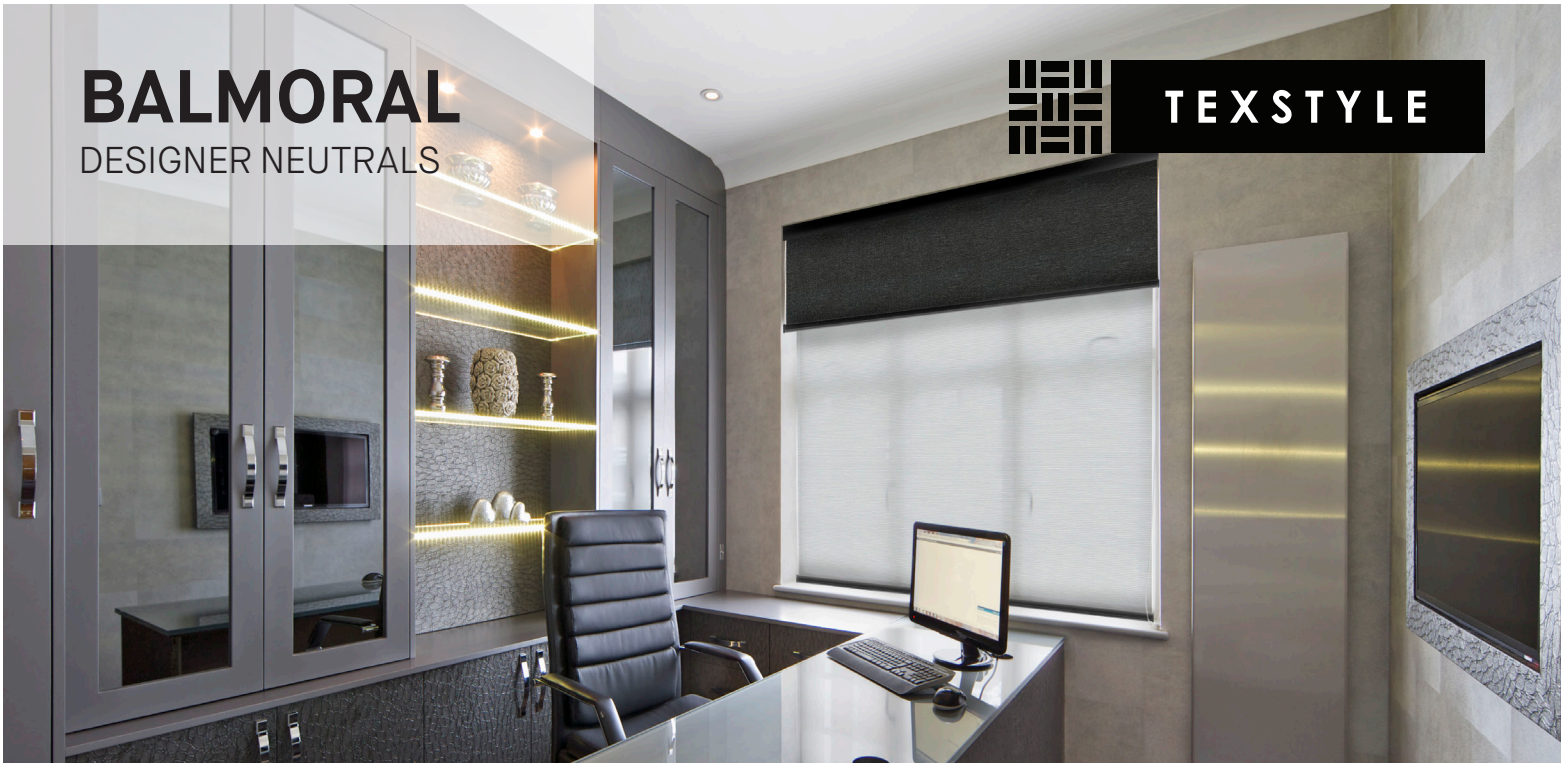

## Balmoral

Balmoral offers a complete styling solution with elegant colors and a premium design aesthetic. Its specialty weave creates a light modern texture and provides a subtle mix of natural colors that elevates any space. Offered in coordinating light filtering and blackout colors, you can select the level of privacy that is needed.