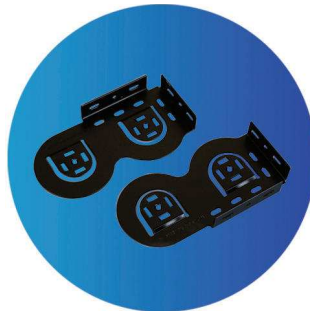

## Dual Shades Need Dual Brackets

Skyline Dual Brackets offer greater flexibility when mounting two shades in one opening to create room darkening and ambient light control. Brackets can be mounted to the ceiling or wall, for added versatility and decorating options around the home or in commercial projects. The use of dual mounting brackets requires less measuring and allows for proper alignment resulting in a better overall installation.

### Choose from **Three Styles**

**VERTICAL BRACKETS**

Vertical Brackets are thin, compact and reliable. Available for right and left mounts, they are great for narrow window frames. Vertical Brackets come in many colors such as Black, White, Vanilla, Cream, Gray and Plated.

**HORIZONTAL BRACKETS**

Horizontal Brackets are better for heavier shades and wide window frames. Available for right and left mounts, they are perfect for wide window frames. They come in several colors such as Black, White, Vanilla and Plated.

**UNIVERSAL BRACKETS**

Universal Brackets are ideal for most window frames, as there's no need for a right and left style bracket. They are available in two sizes (38" & 48") with matching covers and intermediate brackets. Choose from five designer colors: Black, White, Vanilla, Cream and Gray.